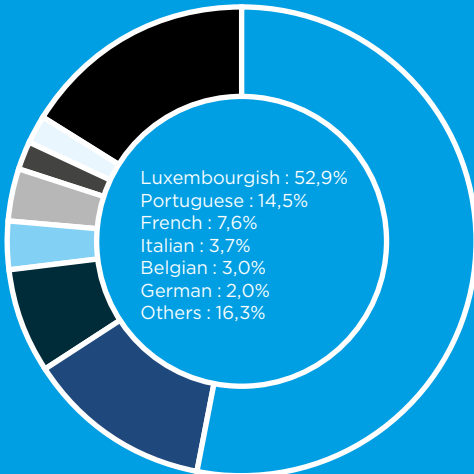

**OVERVIEW
OF BILATERAL
RELATIONS
BETWEEN
SOUTH KOREA
AND
LUXEMBOURG**

NOVEMBER 2022

www.investinluxembourg.kr

GENERAL INFORMATION LUXEMBOURG

- ✂ Land Area (km²) **2,586.40**
- ✂ Population **>645.397 (2022)**
- ✂ One of the **highest GDP per capita in the world**
- ✂ Head of State **HRH Grand Duke Henri**
- ✂ Prime Minister **Xavier Bettel**
- ✂ Minister of the Economy: **Franz Fayot**
- ✂ Credit Rating (by S&P) **AAA**
- ✂ Currency **Euro**
- ✂ Official Languages **Luxembourgish, French and German.** English widely spoken
- ✂ Number of nationalities **>170**
- ✂ Non Luxembourg nationals in the workforce **>70%**

A multinational and multicultural society (2022)

KOREANS LIVING IN LUXEMBOURG

in **2022: 192**

Evolution since 2011:

KOREAN LANGUAGE AND CULTURE

Korean language class at the International School of Luxembourg every Saturday