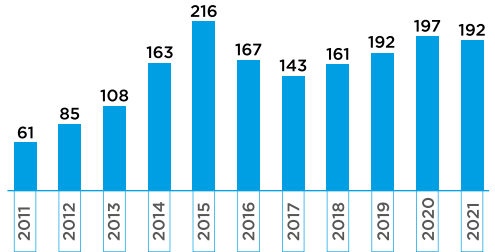

**OVERVIEW
OF BILATERAL
RELATIONS
BETWEEN
SOUTH KOREA
AND
LUXEMBOURG**

NOVEMBER 2022

www.investinluxembourg.kr

GENERAL INFORMATION LUXEMBOURG

- ✂ Land Area (km²) **2,586.40**
- ✂ Population **>645.397 (2022)**
- ✂ One of the **highest GDP per capita in the world**
- ✂ Head of State **HRH Grand Duke Henri**
- ✂ Prime Minister **Xavier Bettel**
- ✂ Minister of the Economy: **Franz Fayot**
- ✂ Credit Rating (by S&P) **AAA**
- ✂ Currency **Euro**
- ✂ Official Languages **Luxembourgish, French and German.** English widely spoken
- ✂ Number of nationalities **>170**
- ✂ Non Luxembourg nationals in the workforce **>70%**

A multinational and multicultural society (2022)

KOREANS LIVING IN LUXEMBOURG

in **2022: 192**

Evolution since 2011:

KOREAN LANGUAGE AND CULTURE

Korean language class at the International School of Luxembourg every Saturday